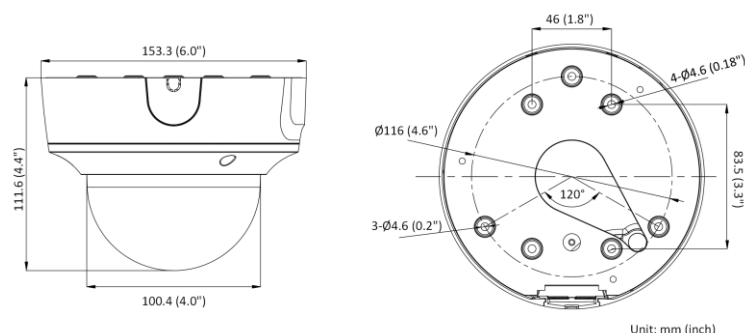

▪ Available Model

DS-2CD3786G2T-IZS (2.7 to 13.5 mm, 7 to 35 mm)

▪ Typical Application

Hikvision products are classified into three levels according to their anti-corrosion performance. Refer to the following description to choose for your using environment.

This model has NO SPECIFIC PROTECTION.

Level	Description
Top-level protection	Hikvision products at this level are equipped for use in areas where professional anti-corrosion protection is a must. Typical application scenarios include coastlines, docks, chemical plants, and more.
Moderate protection	Hikvision products at this level are equipped for use in areas with moderate anti-corrosion demands. Typical application scenarios include coastal areas about 2 kilometers (1.24 miles) away from coastlines, as well as areas affected by acid rain.
No specific protection	Hikvision products at this level are equipped for use in areas where no specific anti-corrosion protection is needed.

▪ Dimension